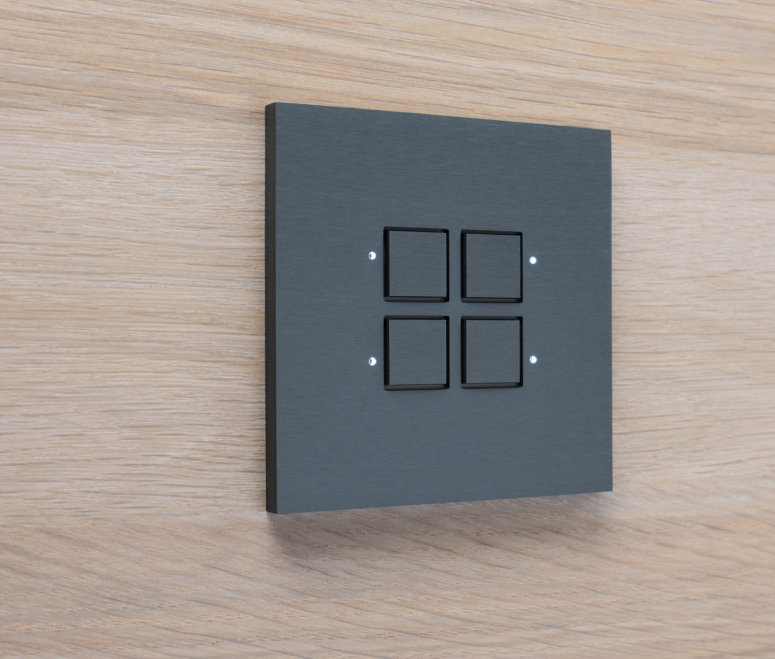

3
push-buttons
with white LEDs
1 central red LED

4
push-buttons
with white LEDs
1 central red LED

LARA

LARA

The LARA design switch collection sets new standards with its completely flat surfaces. The extremely low-profile construction and fully integrated switches blend aesthetics and functionality in a perfect design. The switches suit their surroundings, with a choice of high-gloss chrome, brass, anodised bronze or even 24-carat gold plate finish.

This design switch collection offers a choice of a one-way switch or 2/4-way switch function behind a uniform flat finish. The back-lighting on the switches underlines the collection's special character.

*1
push-button
with white LEDs
1 central red LED*

*2/4
push-buttons
with white LEDs
1 central red LED*

LOLA

LOLA

Formally minimalist and captivatingly clear describes the look of the LOLA range of design switches. Straight edges and lines emphasise the high-quality appearance of the material used. The LOLA collection impresses with both its flat form and its simplified functionality.

The LOLA CARRE collection with a timeless square frame. Up to four KNX switch and control functions are housed in a space-saving and beautifully designed yet simple frame.

1
push-button
1 white LED

2
push-buttons
2 white LEDs