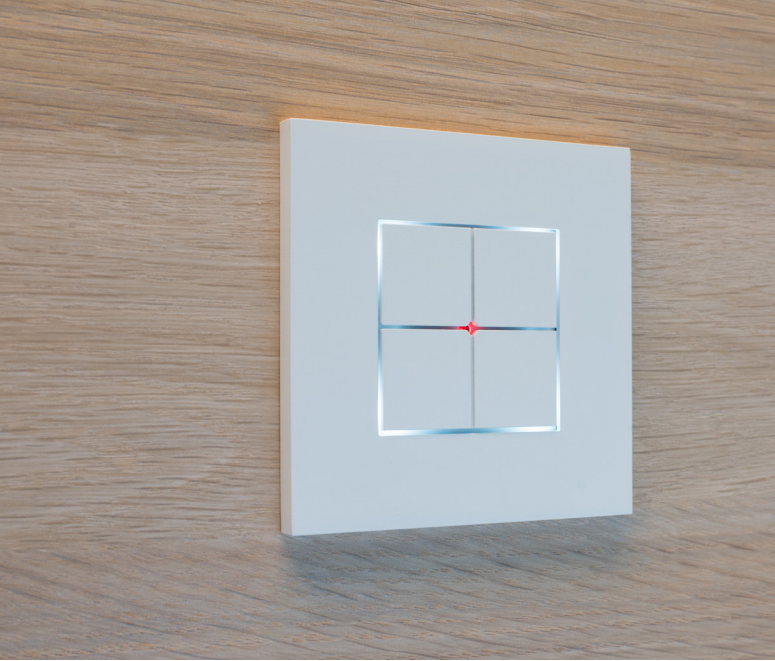

The MONA CARRE collection with timeless, square frame. Arrangement of up to four buttons in a square, triangle or diamond shape.

1
push-button
with white LED
1 central red LED

2
push-buttons
with white LEDs
1 central red LED

3
push-buttons
with white LEDs
1 central red LED

4
push-buttons
with white LEDs
1 central red LED

LARA

LARA

The LARA design switch collection sets new standards with its completely flat surfaces. The extremely low-profile construction and fully integrated switches blend aesthetics and functionality in a perfect design. The switches suit their surroundings, with a choice of high-gloss chrome, brass, anodised bronze or even 24-carat gold plate finish.

This design switch collection offers a choice of a one-way switch or 2/4-way switch function behind a uniform flat finish. The back-lighting on the switches underlines the collection's special character.

*1
push-button
with white LEDs
1 central red LED*

*2/4
push-buttons
with white LEDs
1 central red LED*

LOLA

LOLA

Formally minimalist and captivatingly clear describes the look of the LOLA range of design switches. Straight edges and lines emphasise the high-quality appearance of the material used. The LOLA collection impresses with both its flat form and its simplified functionality.